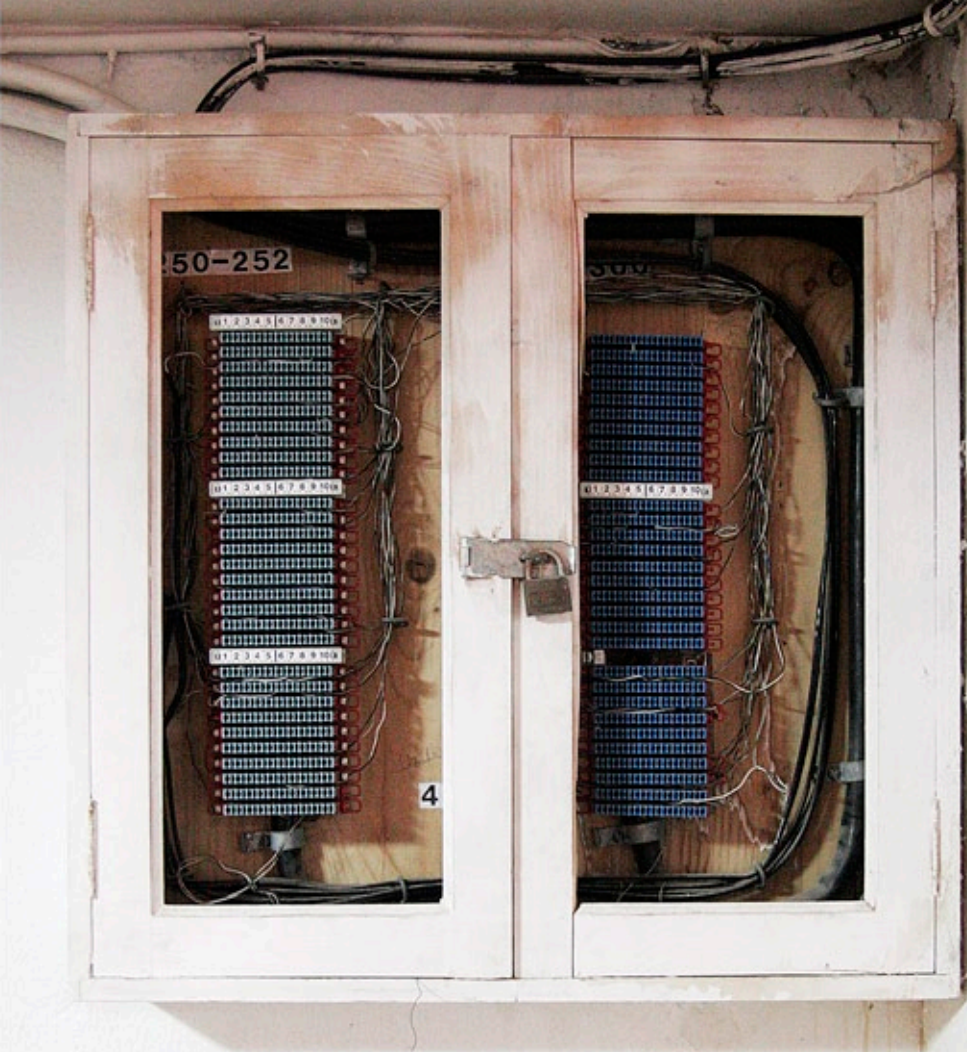

Underground

SE ALQUILA

(MAY. 24 HORAS)

970 68-72-84

A photograph of a red metal roll-up door. The door is closed and shows signs of wear, with some white paint or material chipped away from the red surface. The door is set in a white wall. To the right of the door, there is a vertical strip of red wall. The floor in front of the door has a repeating geometric pattern of diamonds and squares in shades of grey, black, and white. The text "Matthias Haun" and "2005/06" is overlaid on the lower part of the door.